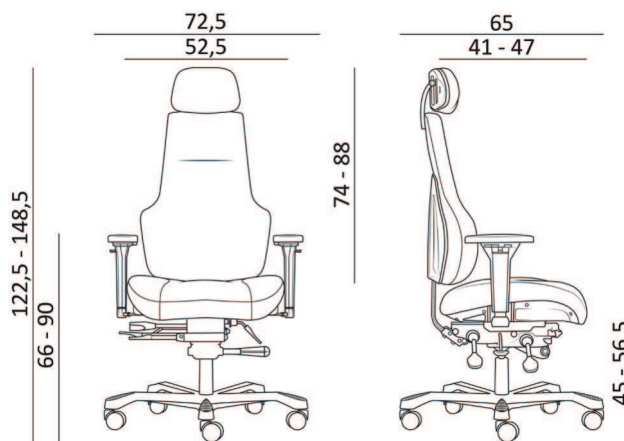

The HEAVY DUTY & 24/7 INTENSIVE USE office chair and armchair collection offers maximum comfort, support, and reliability for extended sitting, up to 24 hours a day, with a weight capacity of up to 200 kg. These models are designed with a focus on durable construction and ergonomic design, ensuring uncompromised comfort.

TAMPA