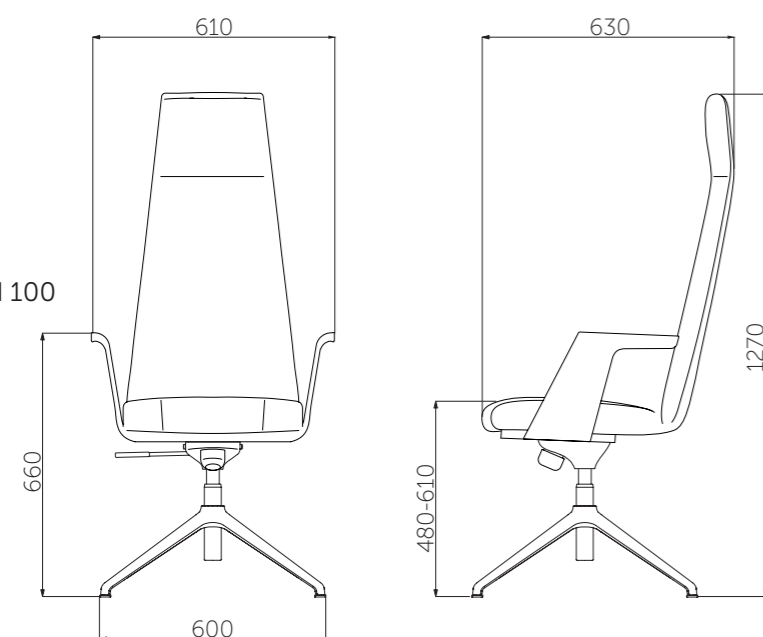

Enzo grand 100